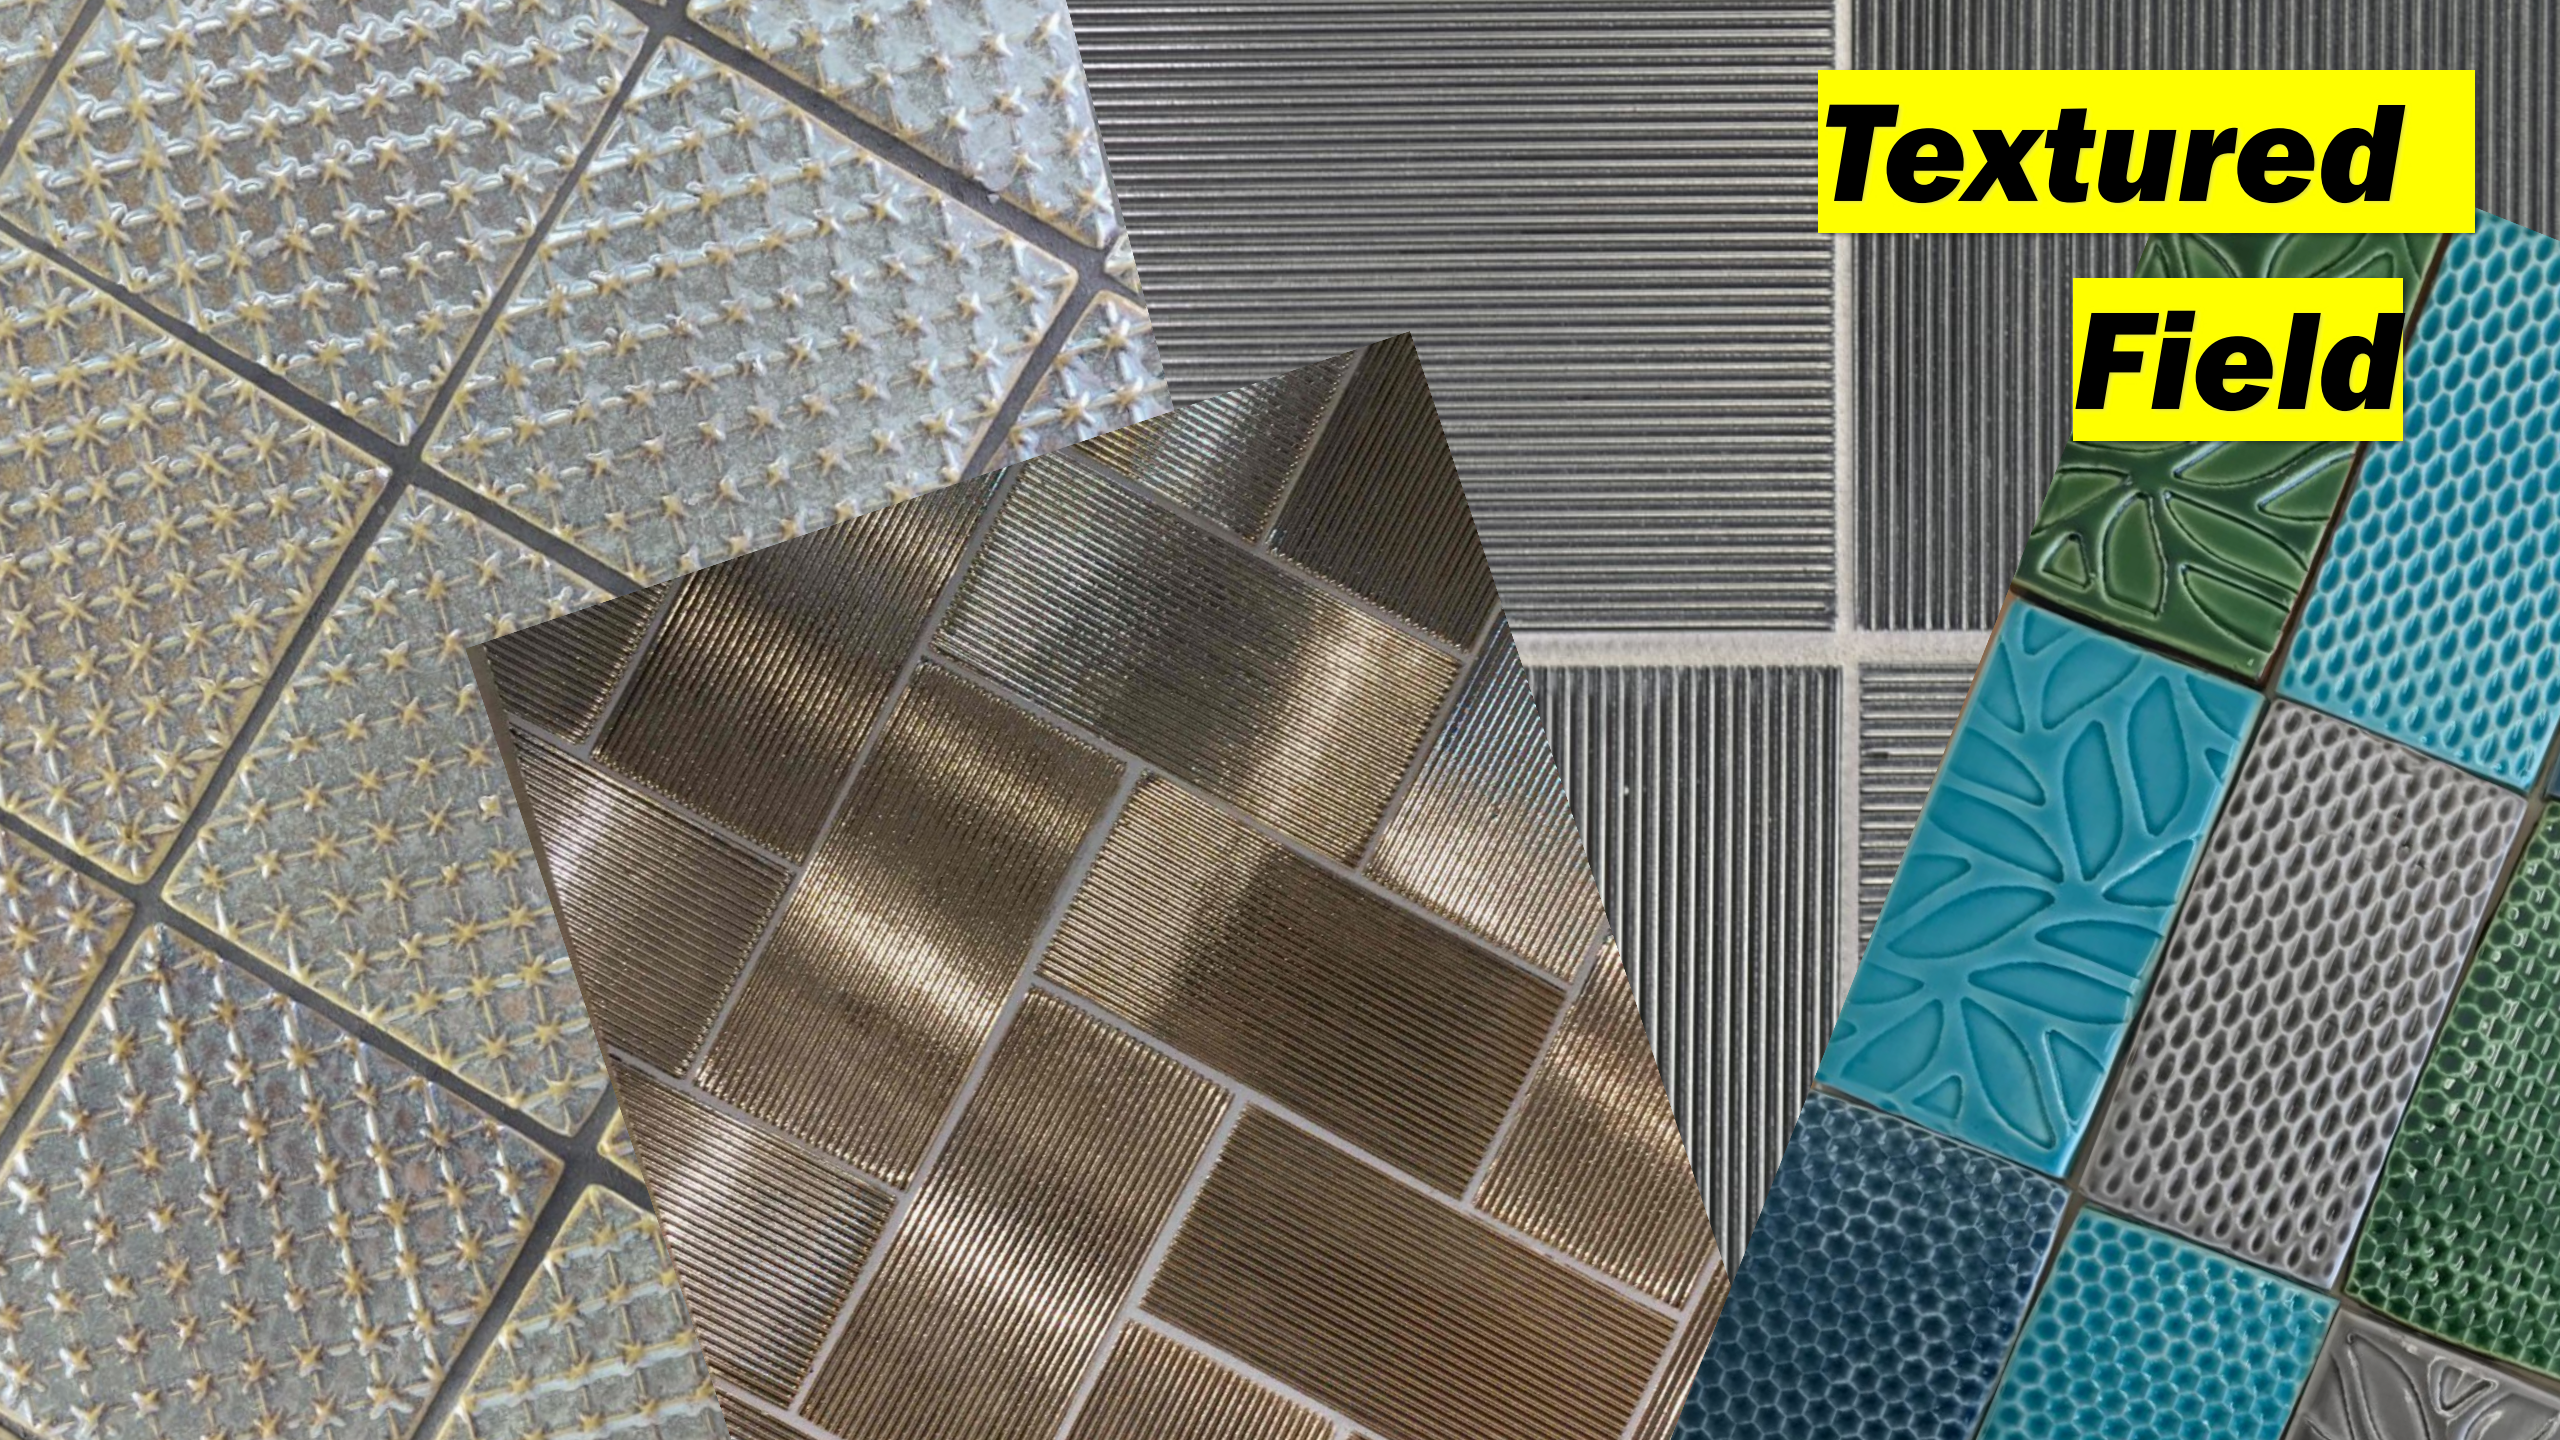

Textured

Field

The background is a collage of four distinct patterns: a green scalloped pattern on the left, a blue and white grid pattern in the upper right, a light blue grid pattern in the lower center, and a grey and white geometric pattern on the right. The text 'Decorated Wizard' is overlaid on the right side in two yellow boxes.