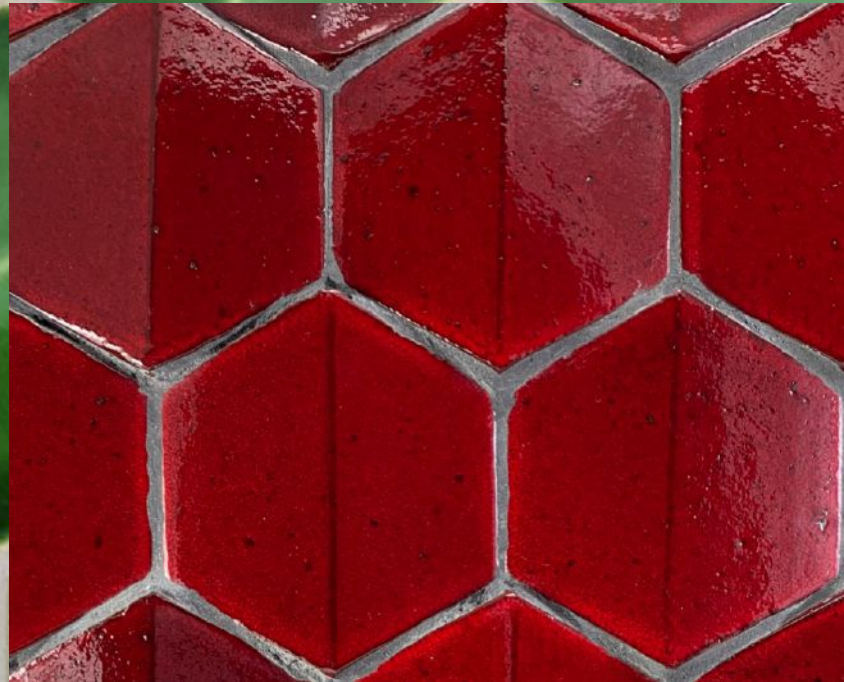

Dimensional

Field

All Wizard Glazes

New Shiplap 6x12 Field

Brick Options Too

Rustic

Surface

All Wizard Field Shapes

All Wizard Glazes

Rustic Trim Shapes

Brick Options Too

Dry Brushed

Field

All Wizard Shapes

Regular T3 Pricing

10 Color Options

Textured

Field

The background is a collage of four distinct patterns: a green scalloped pattern on the left, a blue and white grid pattern in the upper right, a light blue grid pattern in the lower center, and a grey and white geometric pattern on the right. The text 'Decorated Wizard' is overlaid on the right side in two yellow boxes.